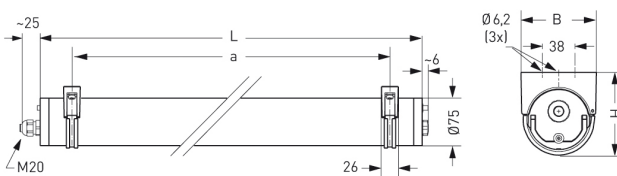

MAGNON RL-1000-01 m1500

5800 lm, PMMA Transopal® (impact strengthened), medium beam

Item Number: 325 680 34 21

LED

Illustration may differ

medium beam

DIMENSIONS

L	B	H	a	max. Weight
1710 mm	88 mm	97 mm	1610 mm	4,9 kg

DESCRIPTION

Tubular luminaire with LED lamps. Can be used in industrial applications, in work pits used for maintenance and repair work and for decorative indoor and outdoor lighting. Polymer luminaire tube (Ø 75 mm) with two quick-mounting pressure caps and protection against unauthorised opening. Resistant to pressurised water up to 20 m; compliant with IP68 rating, 20 m. Useable for indoor and outdoor areas according to IP65 and IP66. Suitable for intensive cleaning processes using pressure washers due to high protection rating IP69K. Luminaire tube made of PMMA Transopal® (impact strengthened), homogeneous illumination. Luminaire ready for mounting and installation. Built-in driver 230 V AC/DC. Ceiling or wall fixing using two mounting clamps made of stainless steel/black polymer with variable mounting distance, including protections against unauthorised opening.