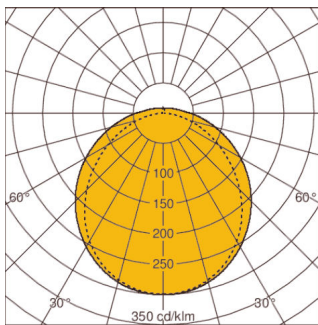

MAGNON RL-1000-01 m1500

5800 lm, PMMA Transopal® (impact strengthened), medium beam

Item Number: 325 680 34 21

CHARACTERISTICS

Version	m1500	System power	39 W
Lamp	LED	Colour temperature	White, 840/4000 K, Ra > 80
Lamp service life	L80 / B10 > 50.000 h at +30°C	Socket	Other
Extreme-temperature	-25°C to +30°C	Luminous flux lamp	5800 lm
Number of lamps	1-lamp	Protection class	II
Housing material	polymer	IP-rating	IP65, IP66, IP67, IP68 20m, IP69K
Colour housing	None	UGR Value (4H8H)*	24
Material / Cover	PMMA Transopal® (impact strengthened)	Type of gear	LED operating device current-controlled, No dim function, 230 V - 240 V AC/DC
Light distribution	medium beam	Through-wiring	3 x 1,5 mm ²
Manufacturer warranty	5 years	Impact strength	IK09
ENEC / VDE	Yes / Yes	Installation type	Surface mounting, ceiling mounting, wall mounting, single mounting, row mounting
EL (Emergency Lighting)	false		
Resistance	Impact resistant, dustproof, jet water protected, water proof		

* The above mentioned UGR is based on example calculations. The effective value can only be determined with a light calculation.

DIAGRAMS

LOR: 96,3%